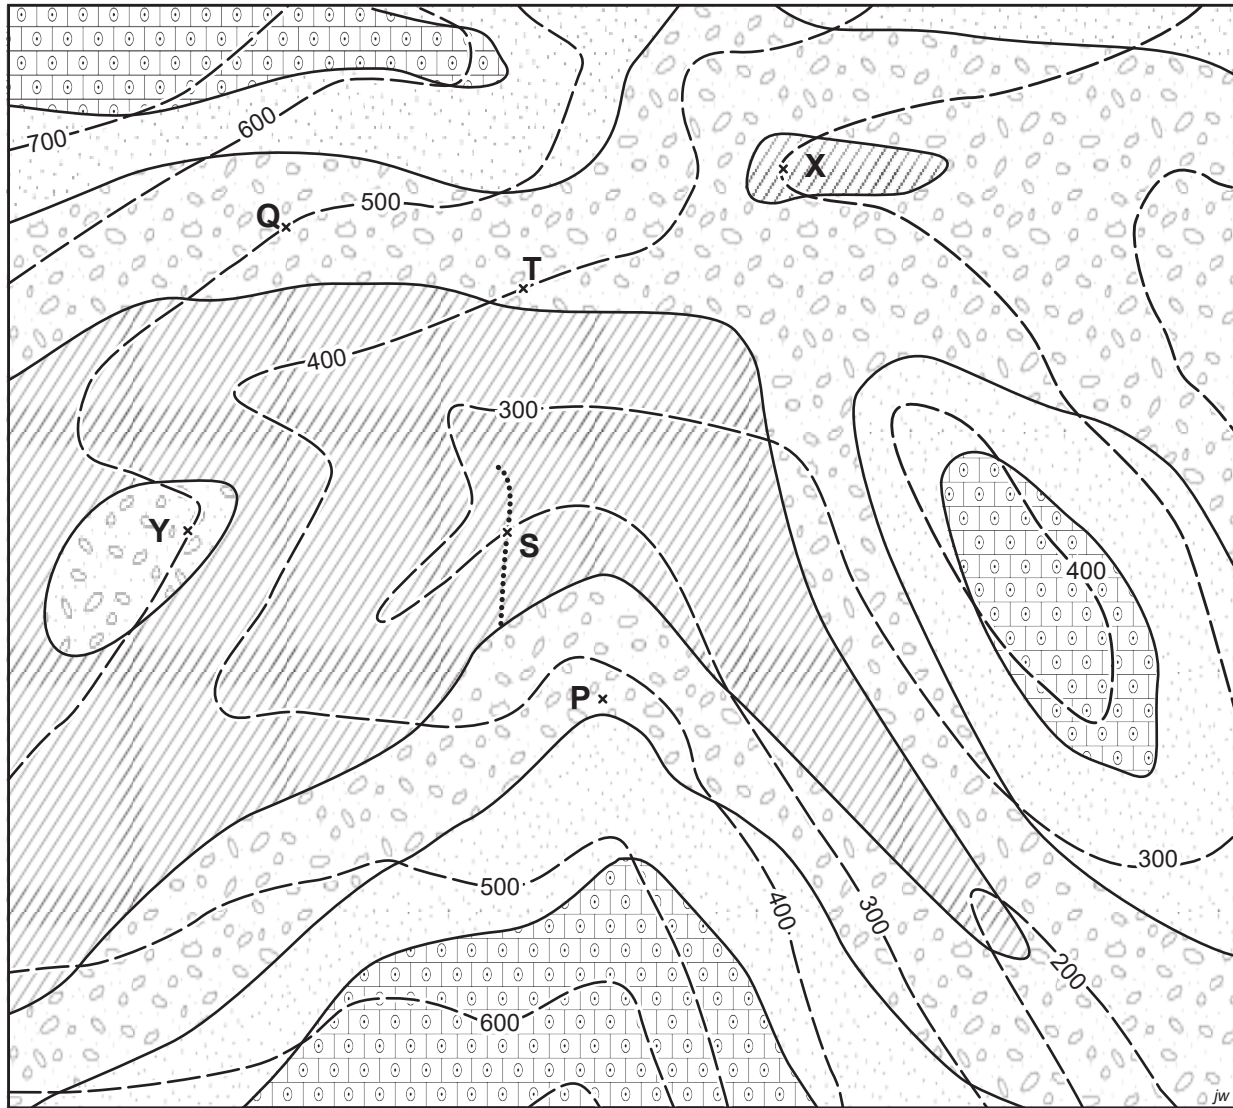

Map 1.

-  Limestone
-  Sandstone
-  Conglomerate
-  Slate

Gold Vein

500 m